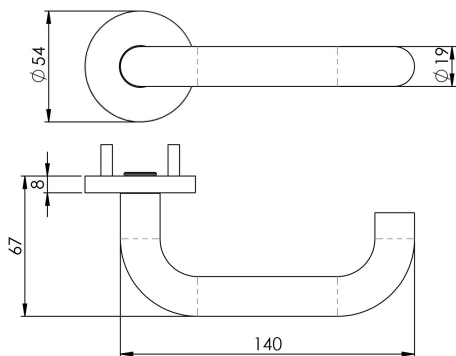

## Grade 304 Safety Lever DDA Compliant

SW4123X/SSS/G304

[carlislebrass.com/media/careinstruction/file/stainlesssteel](http://carlislebrass.com/media/careinstruction/file/stainlesssteel).